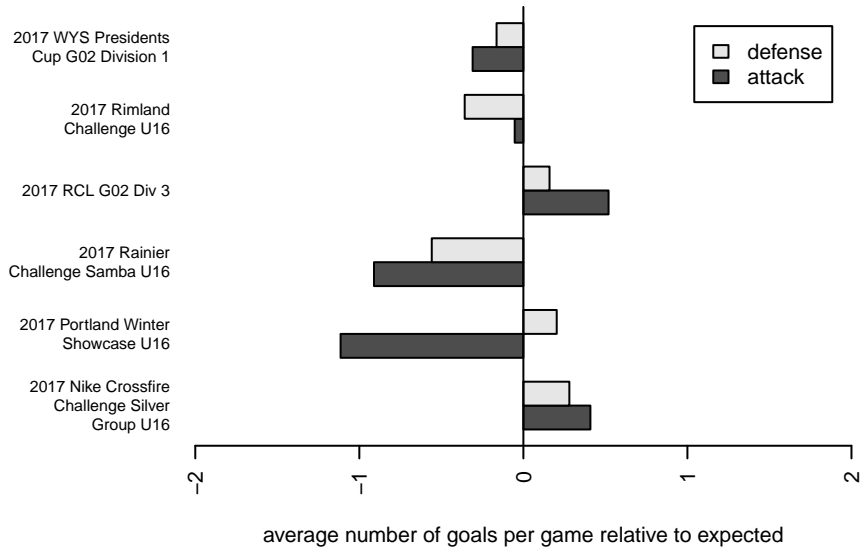

WPFC Black G02

Washington Premier FC
 Tacoma, WA
 G02 total strength=1585
 attack=19.03 defense=12.14
 fall league = RCL G02 Div 3

alt names used:
 67 WPFC G02 Tanzer
 WASHINGTON PREMIER FC G02 BLACK TAN
 WPFC – G02 Black
 WPFC G02 Black B
 WPFC G02 Tanzer
 WPFC G02 Black B

Venues played:
 2017 Rainier Challenge Samba U16
 2017 Nike Crossfire Challenge Silver Group U1
 2017 Rimland Challenge U16
 2017 RCL G02 Div 3
 2017 Portland Winter Showcase U16
 2017 WYS Presidents Cup G02 Division 1

**attack and defense variance (black dot)
relative to other teams
and top 10 in region**

**attack and defense rating
relative to others at age
and all opponents in last 13 months**

Performance relative to 13 month average