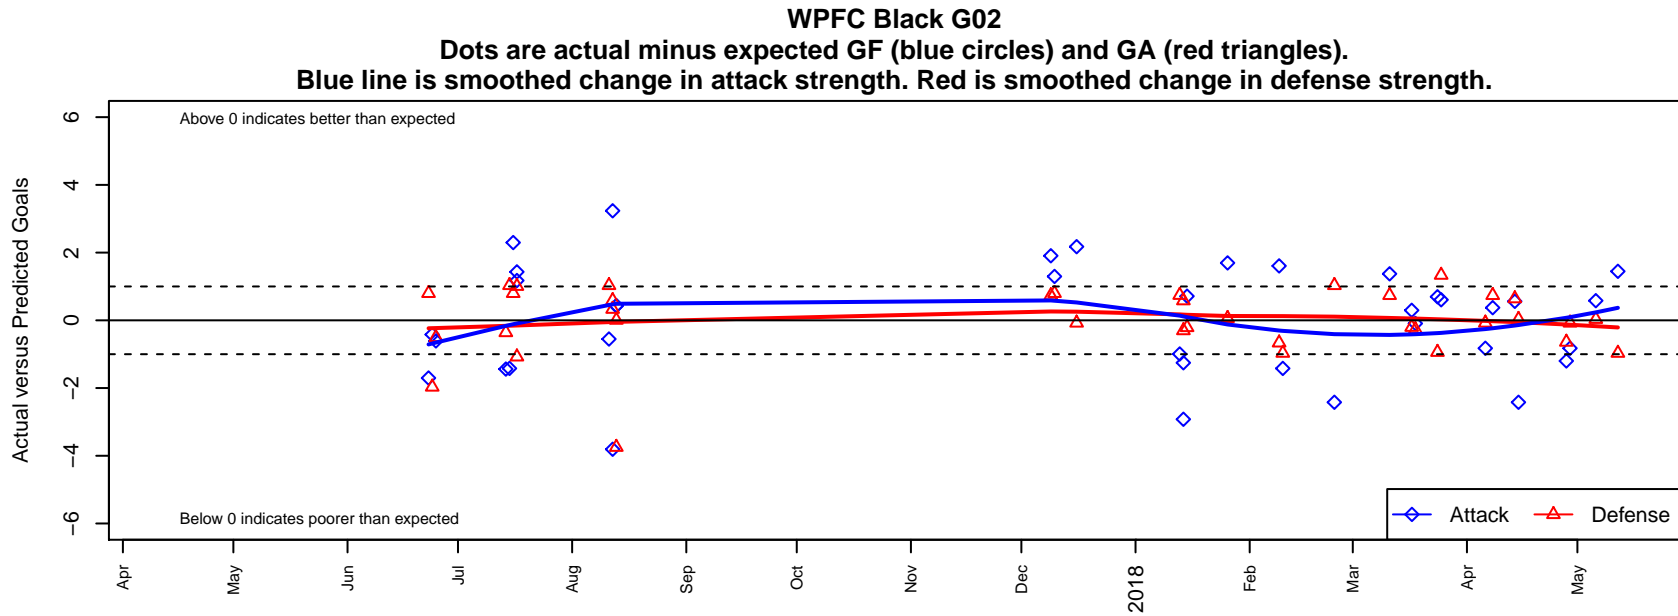

WPFC Black G02

Washington Premier FC
 Tacoma, WA
 G02 total strength=1585
 attack=19.03 defense=12.14
 fall league = RCL G02 Div 3

alt names used:
 67 WPFC G02 Tanzer
 WASHINGTON PREMIER FC G02 BLACK TAN
 WPFC – G02 Black
 WPFC G02 Black B
 WPFC G02 Tanzer
 WPFC G02 Black B

**attack and defense variance (black dot)
relative to other teams
and top 10 in region**

**attack and defense rating
relative to others at age
and all opponents in last 13 months**

Performance relative to 13 month average