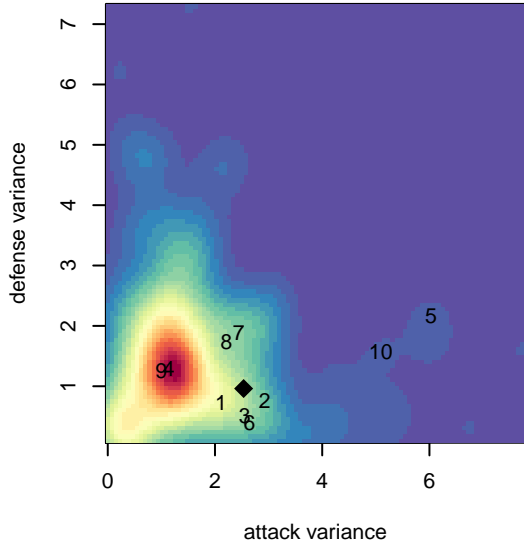

WPFC Black G02

Washington Premier FC
 Tacoma, WA
 G02 total strength=1585
 attack=19.03 defense=12.14
 fall league = RCL G02 Div 3

alt names used:
 67 WPFC G02 Tanzer
 WASHINGTON PREMIER FC G02 BLACK TAN
 WPFC – G02 Black
 WPFC G02 Black B
 WPFC G02 Tanzer
 WPFC G02 Black B

**attack and defense variance (black dot)
relative to other teams
and top 10 in region**

**attack and defense rating
relative to others at age
and all opponents in last 13 months**

Performance relative to 13 month average