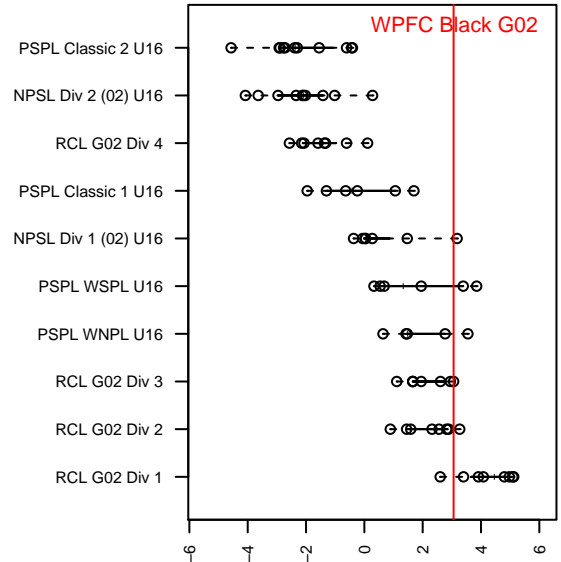

WPFC Black G02

Washington Premier FC
 Tacoma, WA
 G02 total strength=1585
 attack=19.03 defense=12.14
 fall league = RCL G02 Div 3

alt names used:
 67 WPFC G02 Tanzer
 WASHINGTON PREMIER FC G02 BLACK TAN
 WPFC – G02 Black
 WPFC G02 Black B
 WPFC G02 Tanzer
 WPFC G02 Black B

**attack and defense variance (black dot)
relative to other teams
and top 10 in region**

**attack and defense rating
relative to others at age
and all opponents in last 13 months**

Performance relative to 13 month average