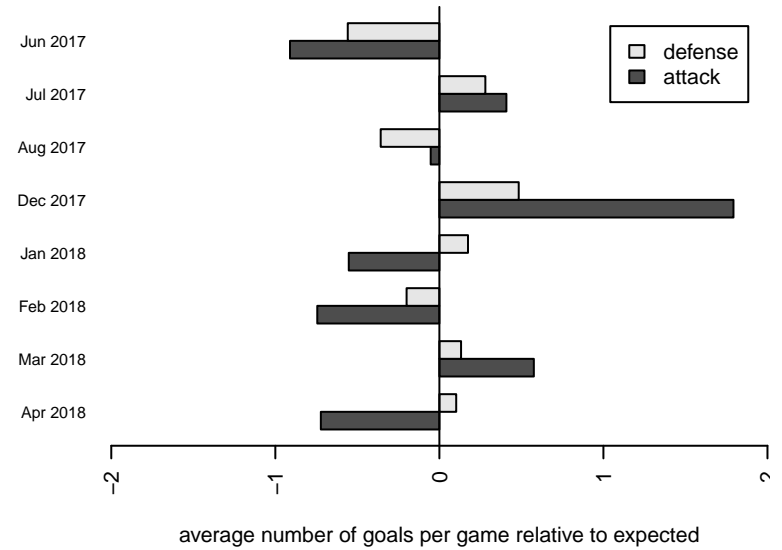

Performance relative to 13 month average