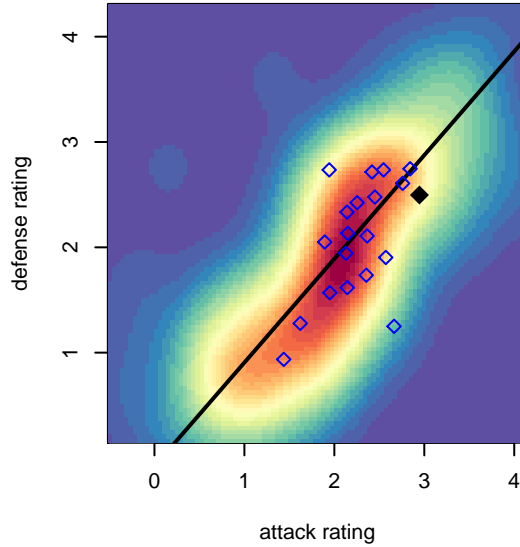

WPFC Black G02

Washington Premier FC
 Tacoma, WA
 G02 total strength=1585
 attack=19.03 defense=12.14
 fall league = RCL G02 Div 3

alt names used:
 67 WPFC G02 Tanzer
 WASHINGTON PREMIER FC G02 BLACK TAN
 WPFC – G02 Black
 WPFC G02 Black B
 WPFC G02 Tanzer
 WPFC G02 Black B

**attack and defense variance (black dot)
relative to other teams
and top 10 in region**

**attack and defense rating
relative to others at age
and all opponents in last 13 months**

Performance relative to 13 month average